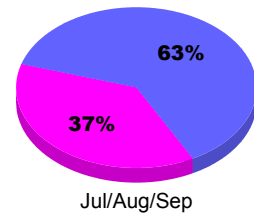

**Membership Results
2010-2011**

**Membership
2009-2010**

Month	Net Memb Goal	Actual New Memb	Actual Dropped Memb	Gain/Loss of Memb	Gain/Loss of Memb
Jul/Aug/Sep	15	22	-32	-10	10
Totals	15	22	-32	-10	10

Membership Results 2010-2011

Goal, New, Dropped, Gain/Loss

Comparison of Membership Gain/Loss

Current Year Compared to the Previous Year

Gender Comparison 2010-2011

■ Male ■ Female